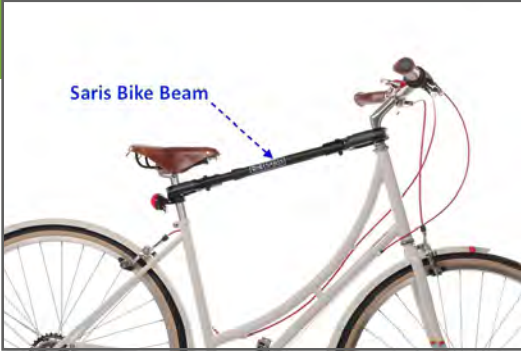

BIKE BEAM INSTALL

BIKE BEAM / FRAME ADAPTER
DETERMINATION

NO FIT
To small

Kid

Kid

FIT:
Requires Bike Beam

Adult

Adult

Adult

FIT:
To Be Determined

Adult

Youth - Adult

Youth - Adult

Kid - Youth

FIT:
No Beam Required

Adult