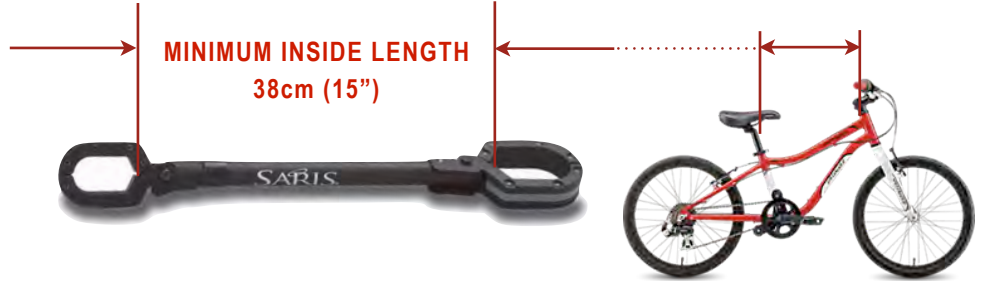

BIKE BEAM INSTALL

BIKE BEAM / FRAME ADAPTER
DETERMINATION

NO FIT
To small

Kid

Kid

FIT:
Requires Bike Beam

Adult

Adult

Adult

FIT:
To Be Determined

Adult

Youth - Adult

Youth - Adult

Kid - Youth

FIT:
No Beam Required

Adult